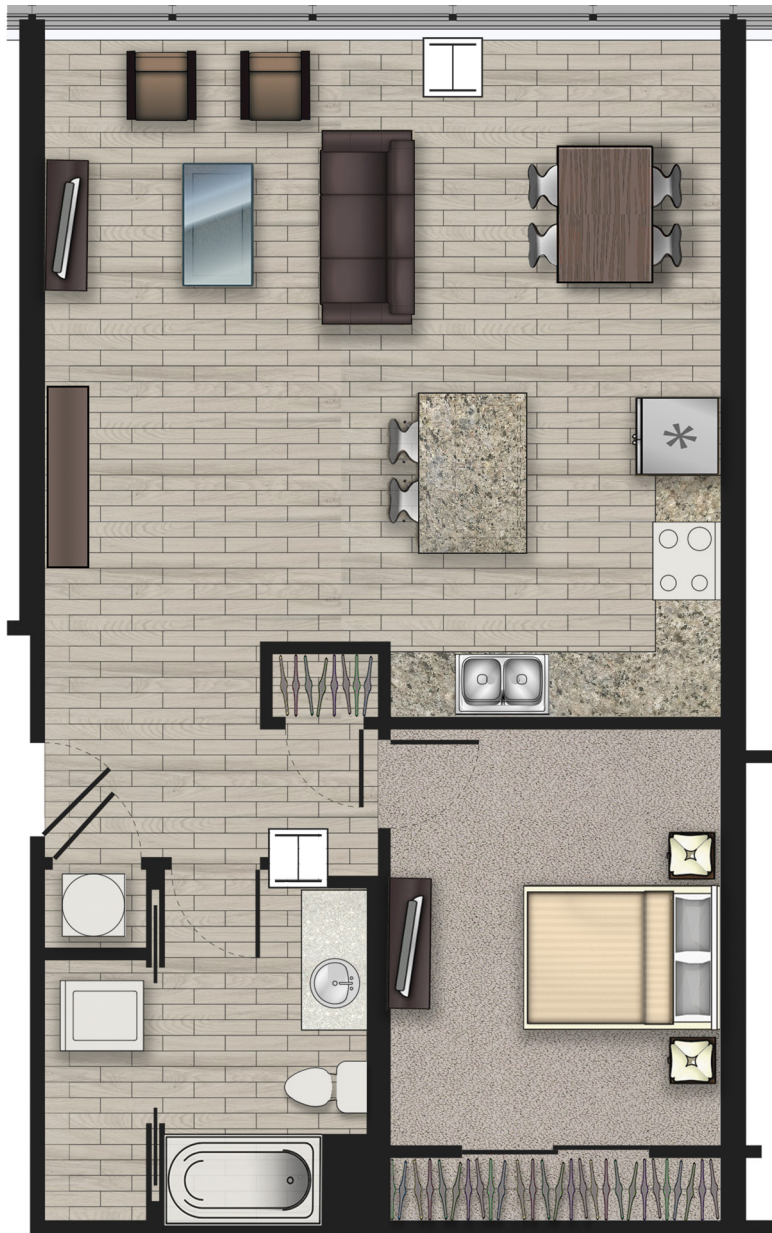

TOWER ON THE MAUMEE

200 N. ST. CLAIR ST., TOLEDO, OH

UNIT B

LEVELS 18-28

1 BED/1 BATH - 864 SF